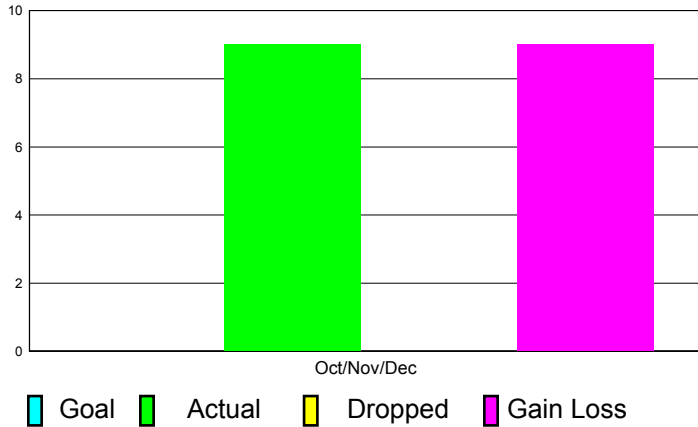

GMT Reports for District (or Undistricted) **District 301 C**

GMT: Doctor DATUK K NAGARATN. Location: PHILIPPINES

GMT CA: 5

CLUBS

**Club Results
2011-2012**

**Clubs
2010-2011**

Month	New Club Goal	Actual New Clubs	Actual Dropped Clubs	Gain/Loss of Clubs	Gain/Loss of Clubs
Oct/Nov/Dec	0	9	0	9	0
Totals	0	9	0	9	0

Club Results 2011-2012

Goal, New, Dropped, Gain/Loss

Comparison of Club Gain/Loss

Current Year Compared to the Previous Year

YTD Status Quo Clubs 2010-2011

Status Quo Clubs Compared to Status Quo Members

MEMBERSHIP