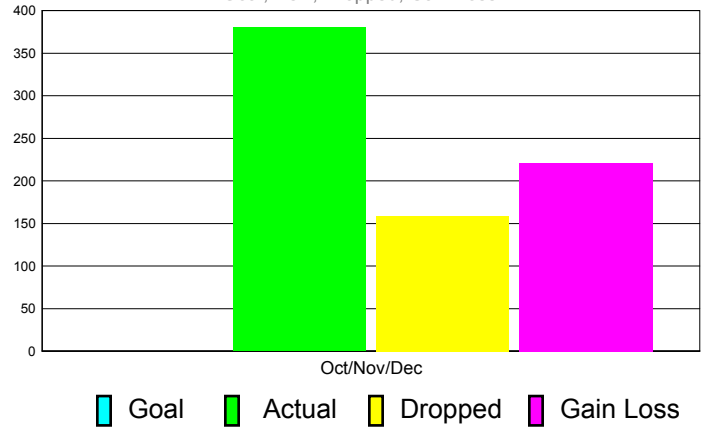

Membership Results 2011-2012

Goal, New, Dropped, Gain/Loss