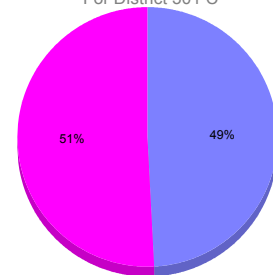

Membership Results 2011-2012

Goal, New, Dropped, Gain/Loss

Comparison of Membership Gain/Loss

Current Year Compared to the Previous Year

Gender Comparison 2010-2011

For District 301 C

Oct/Nov/Dec
■ Male ■ Female